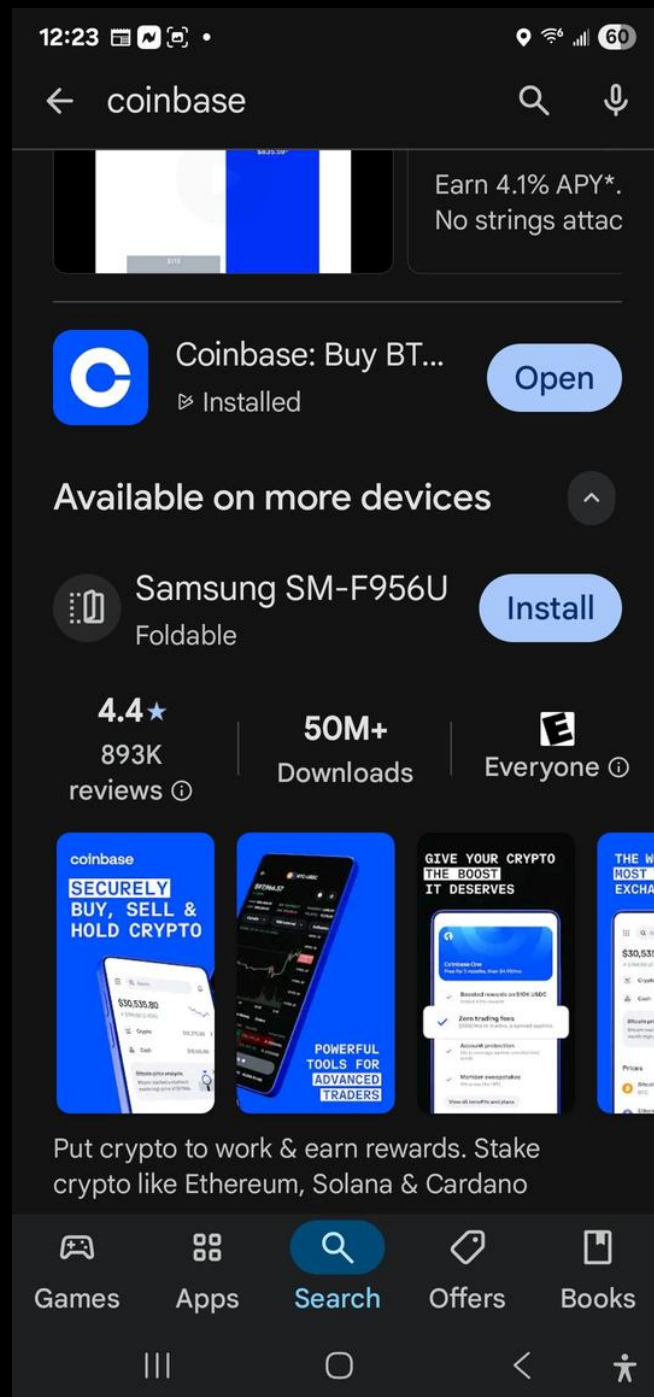

TXC WALLET

TXC WALLET

TXCWALLET SEND/RCV

COINBASE GET IT NOW

COINBASE GET IT NOW

COINBASE BUY USDC

12:18

Search