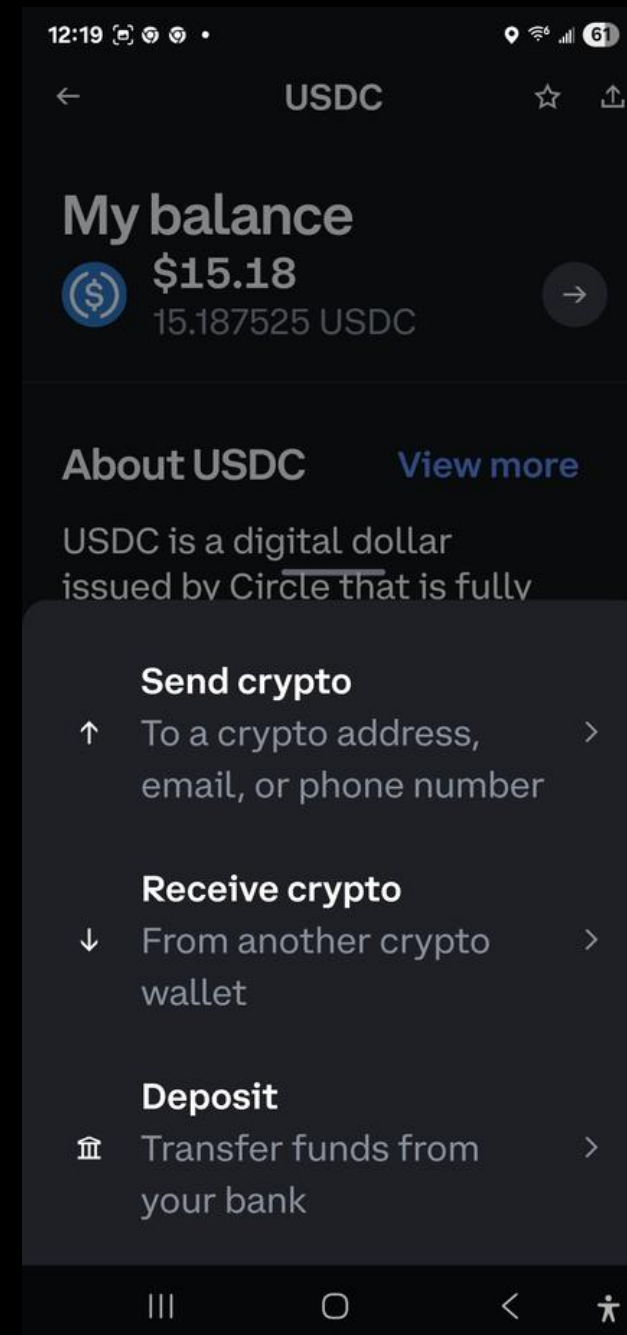

TXC WALLET

TXC WALLET

TXCWALLET SEND/RCV

COINBASE GET IT NOW

COINBASE GET IT NOW

COINBASE BUY USDC

12:18

Search

My assets
\$2,320.37

Returns 1D \$49.15 (2.11%) 0% staked Start earning

Crypto **Cash**

\$15.18

- USDC 4.10% APY \$15.18 15.19 USDC
- United States Doll... \$0.00

Deposit cash

Transfer Buy & sell

12:19

Search

My assets
\$2,319.85

Returns 1D \$49.15 (2.11%) 0% staked Start earning

Crypto **Cash**

\$15.18

- Buy**
Buy crypto with cash
- Sell**
Sell crypto for cash
- Convert**
Convert one crypto to another

12:19