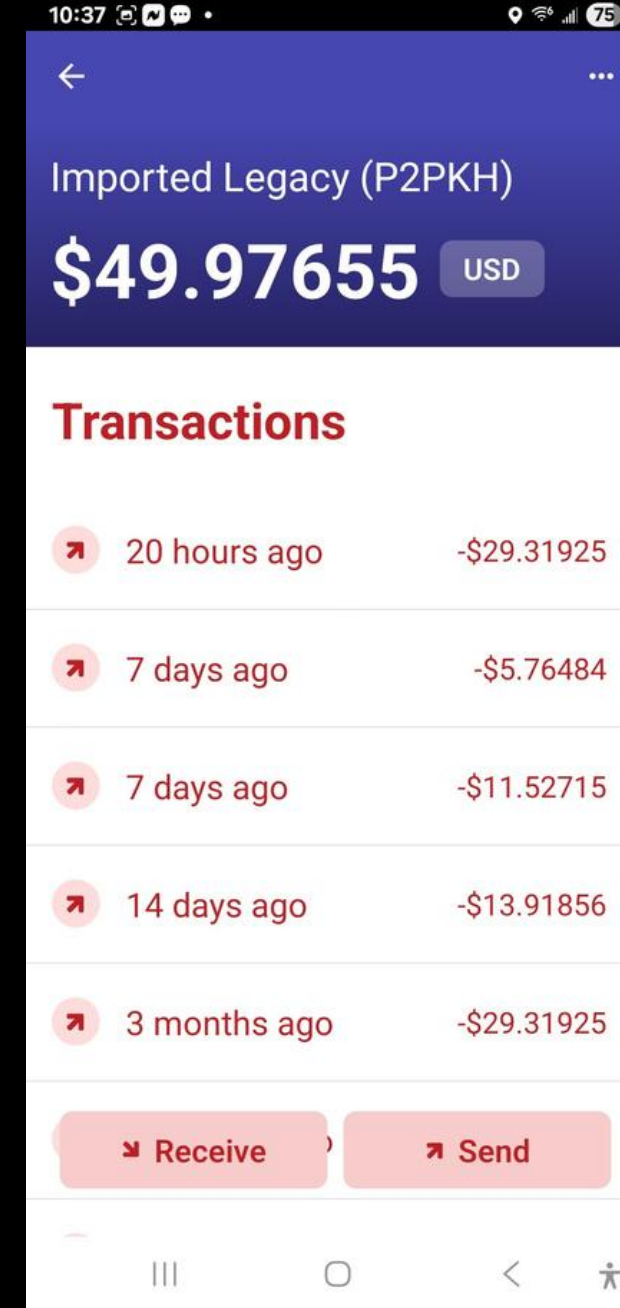

TXC WALLET

TXC WALLET

TXCWALLET SEND/RCV

COINBASE GET IT NOW

COINBASE GET IT NOW

COINBASE BUY USDC

12:18

Search

My assets
\$2,320.37

Returns 1D \$49.15 (2.11%) 0% staked Start earning

Crypto **Cash**

\$15.18

- USDC 4.10% APY \$15.18 15.19 USDC
- United States Doll... \$0.00

Deposit cash

Transfer Buy & sell

12:19

Search

My assets
\$2,319.85

Returns 1D \$49.15 (2.11%) 0% staked Start earning

Crypto **Cash**

\$15.18

- Buy**
Buy crypto with cash
- Sell**
Sell crypto for cash
- Convert**
Convert one crypto to another

12:19