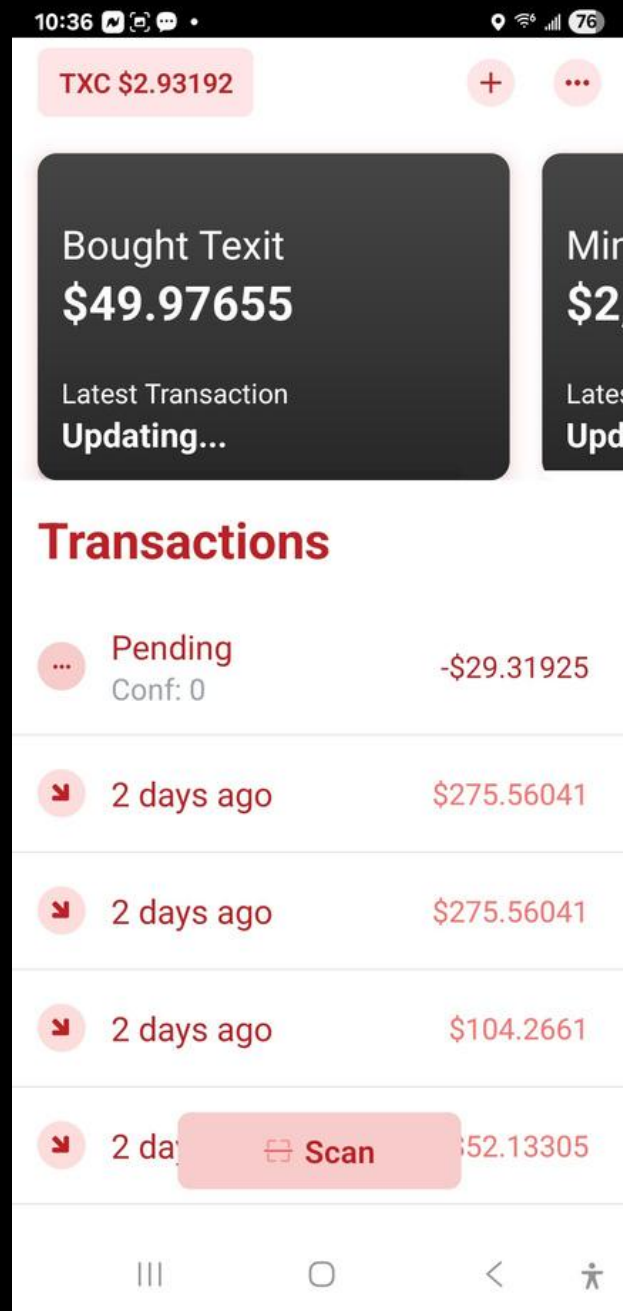

9:55 yout.minetxc.com

Limit:
Peer Address: 0x8ba03CA29a2...afDb6f8D05AAf
Peer Code: 906922
Group: Early Adopters
Team: LEFT
Strategy:
Starting: L0, R0
Points:
New Points: L33, R403
Placement: Jonathan Hoff
Parent:
Miner Left: Sam Chesher
Miner Right: Mike Morris
TXC-COLD
TcLa5ffKNTqQtSnhVkEuqmUz3MnT457cDs100 %
USDC
0x53E7DAA8939C5A8dF515B419EA02cFF89016
Setting

TXC WALLET

TXC WALLET

TXCWALLET SEND/RCV

COINBASE GET IT NOW

COINBASE GET IT NOW

COINBASE BUY USDC

12:18

Search

My assets
\$2,320.37

Returns 1D \$49.15 (2.11%) 0% staked Start earning

Crypto **Cash**

\$15.18

- USDC 4.10% APY \$15.18 15.19 USDC
- United States Doll... \$0.00

Deposit cash

Transfer Buy & sell

12:19