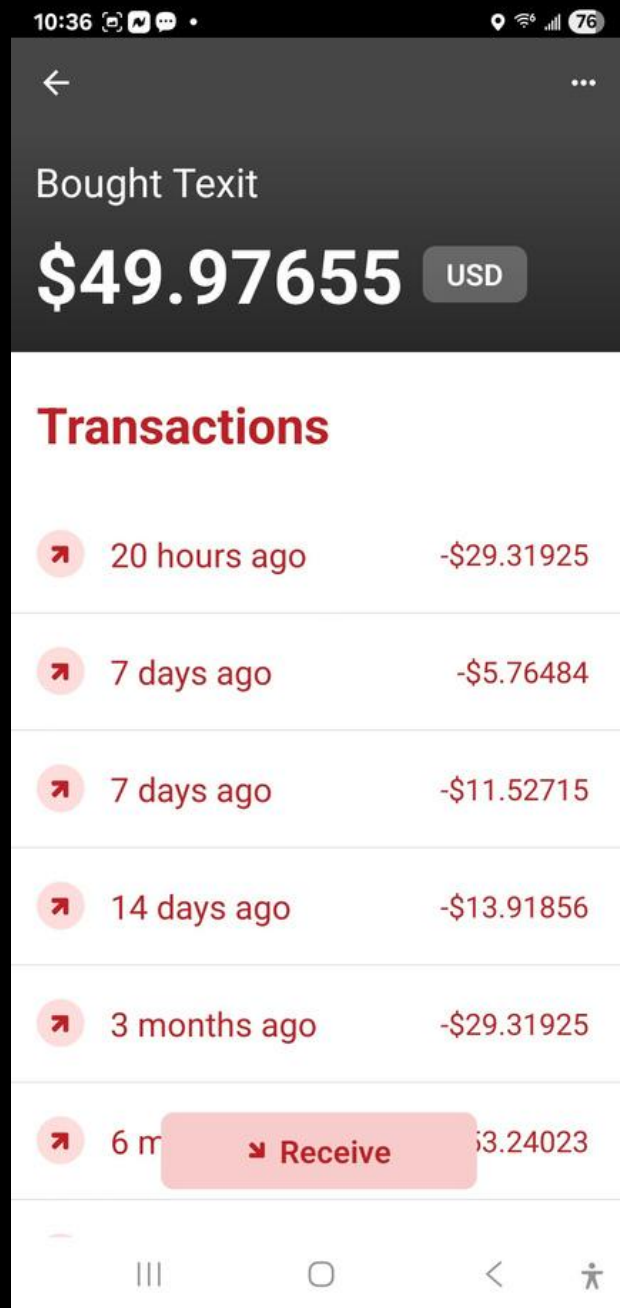

TXC WALLET

TXC WALLET

TXCWALLET SEND/RCV

COINBASE GET IT NOW

COINBASE GET IT NOW

COINBASE BUY USDC

12:18

Search

My assets
\$2,320.37

Returns 1D \$49.15 (2.11%) 0% staked Start earning

Crypto **Cash**

\$15.18

- USDC 4.10% APY \$15.18 15.19 USDC
- United States Doll... \$0.00

Deposit cash

Transfer Buy & sell

12:19

Search

My assets
\$2,319.85

Returns 1D \$49.15 (2.11%) 0% staked Start earning

Crypto **Cash**

\$15.18

- Buy**
Buy crypto with cash
- Sell**
Sell crypto for cash
- Convert**
Convert one crypto to another

12:19