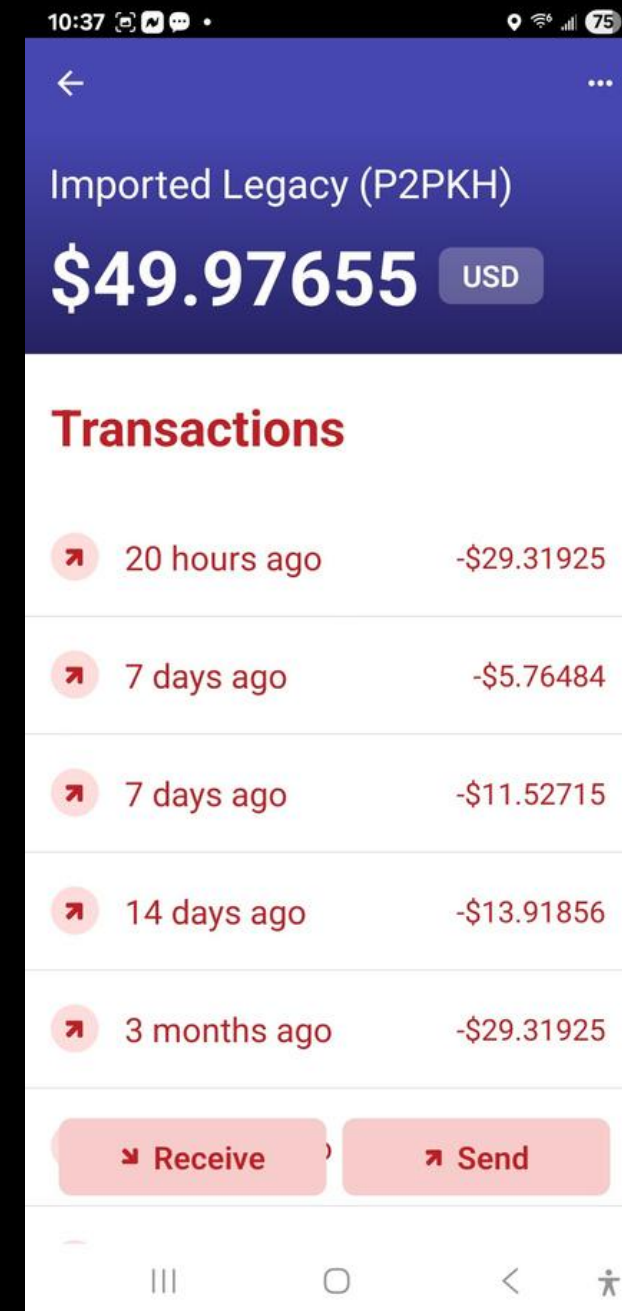

9:55 yout.minetxc.com

Limit:
Peer Address: 0x8ba03CA29a2...afDb6f8D05AAf
Peer Code: 906922
Group: Early Adopters
Team: LEFT
Strategy:
Starting: L0, R0
Points:
New Points: L33, R403
Placement: Jonathan Hoff
Parent:
Miner Left: Sam Chesher
Miner Right: Mike Morris
TXC-COLD
TcLa5ffKNTqQtSnhVkEuqmUz3MnT457cDs100 %
USDC
0x53E7DAA8939C5A8dF515B419EA02cFF89016
Setting

TXC WALLET

TXC WALLET

TXCWALLET SEND/RCV

COINBASE GET IT NOW

COINBASE GET IT NOW

COINBASE BUY USDC

12:18

Search