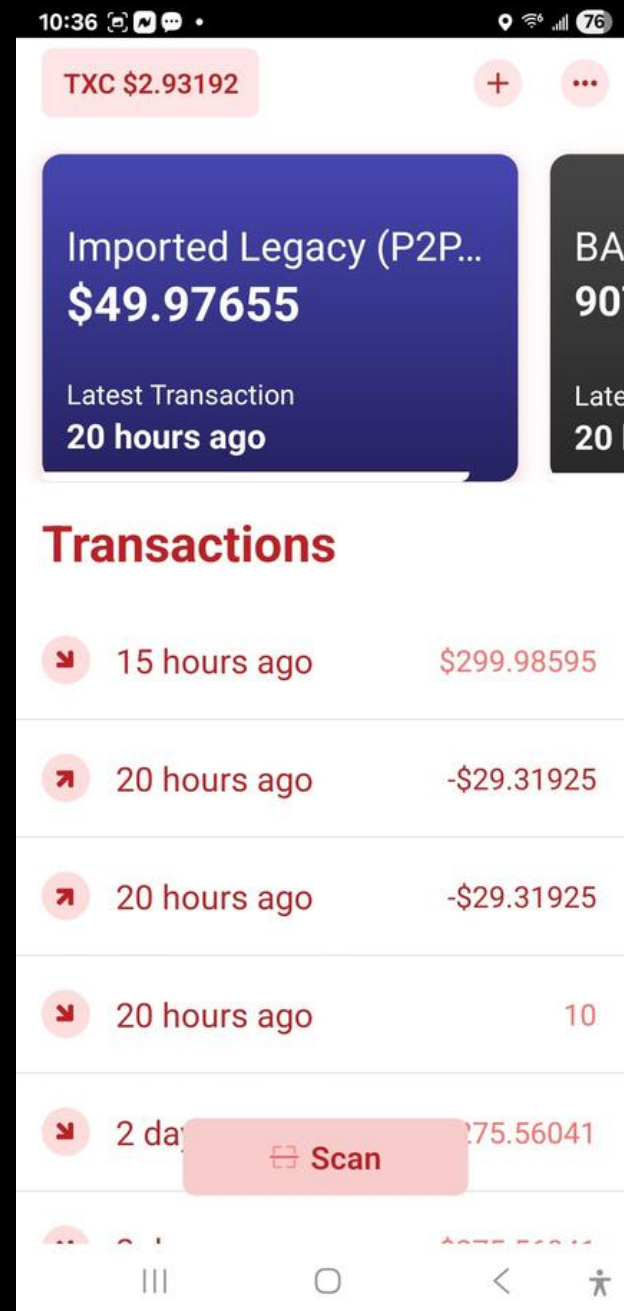

9:55 yout.minetxc.com

Limit:
Peer Address: 0x8ba03CA29a2...afDb6f8D05AAf
Peer Code: 906922
Group: Early Adopters
Team: LEFT
Strategy:
Starting: L0, R0
Points:
New Points: L33, R403
Placement: Jonathan Hoff
Parent:
Miner Left: Sam Chesher
Miner Right: Mike Morris
TXC-COLD
TcLa5ffKNTqQtSnhVkEuqmUz3MnT457cDs100 %
USDC
0x53E7DAA8939C5A8dF515B419EA02cFF89016
Setting

TXC WALLET

TXC WALLET

TXCWALLET SEND/RCV

COINBASE GET IT NOW

COINBASE GET IT NOW

COINBASE BUY USDC

12:18

Search