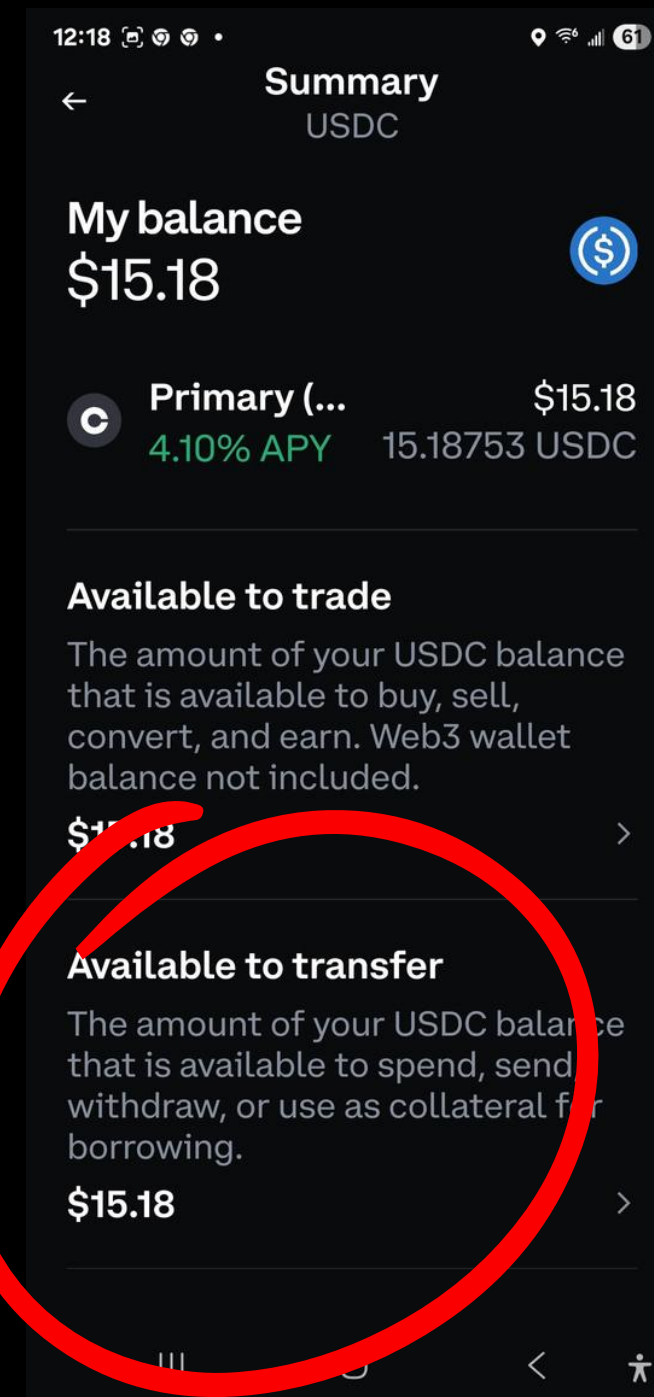

TXC WALLET

TXC WALLET

TXCWALLET SEND/RCV

COINBASE GET IT NOW

COINBASE GET IT NOW

COINBASE BUY USDC

12:18

Search

My assets
\$2,320.37

Returns 1D \$49.15 (2.11%) 0% staked Start earning

Crypto **Cash**

\$15.18

- USDC 4.10% APY \$15.18 15.19 USDC
- United States Doll... \$0.00

Deposit cash

Transfer Buy & sell

12:19

Search

My assets
\$2,319.85

Returns 1D \$49.15 (2.11%) 0% staked Start earning

Crypto **Cash**

\$15.18

- Buy**
Buy crypto with cash
- Sell**
Sell crypto for cash
- Convert**
Convert one crypto to another

12:19