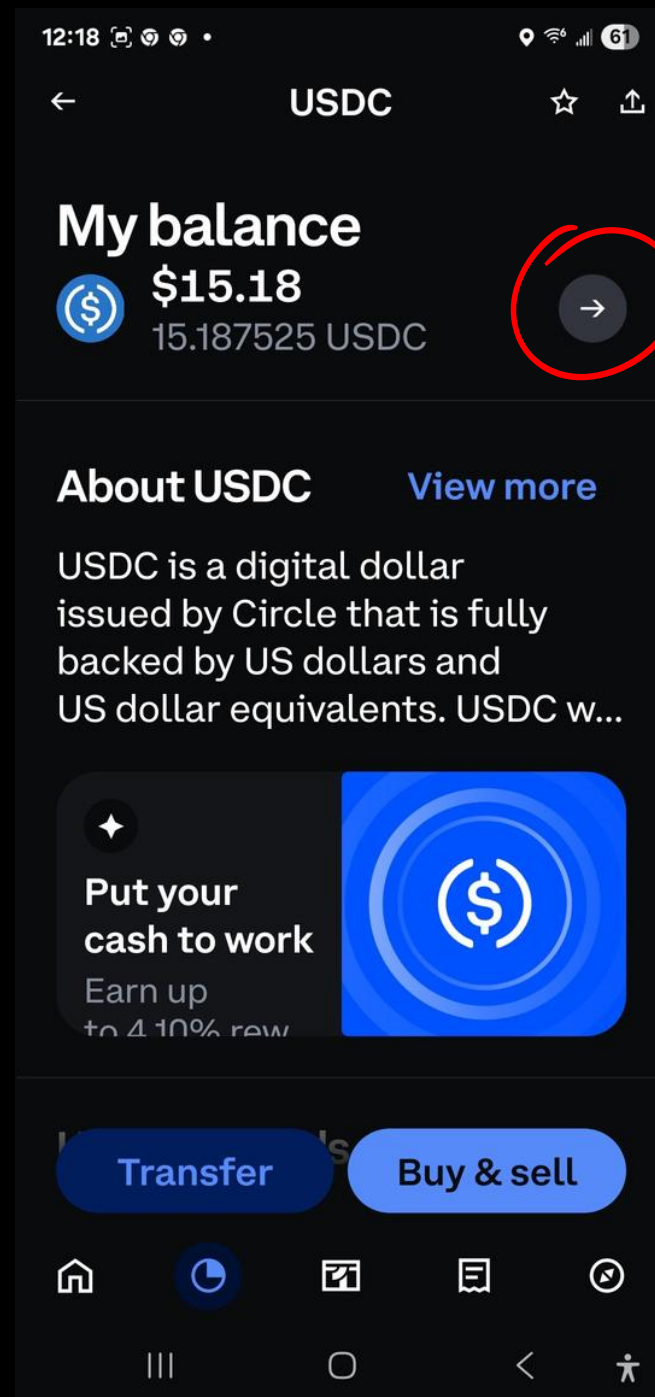

TXC WALLET

TXC WALLET

TXCWALLET SEND/RCV

COINBASE GET IT NOW

COINBASE GET IT NOW

COINBASE BUY USDC

12:18

Search

My assets
\$2,320.37

Returns 1D \$49.15 (2.11%) 0% staked Start earning

Crypto **Cash**

\$15.18

- USDC 4.10% APY \$15.18 15.19 USDC
- United States Doll... \$0.00

Deposit cash

Transfer Buy & sell

12:19

Search

My assets
\$2,319.85

Returns 1D \$49.15 (2.11%) 0% staked Start earning

Crypto **Cash**

\$15.18

- Buy**
Buy crypto with cash
- Sell**
Sell crypto for cash
- Convert**
Convert one crypto to another

12:19