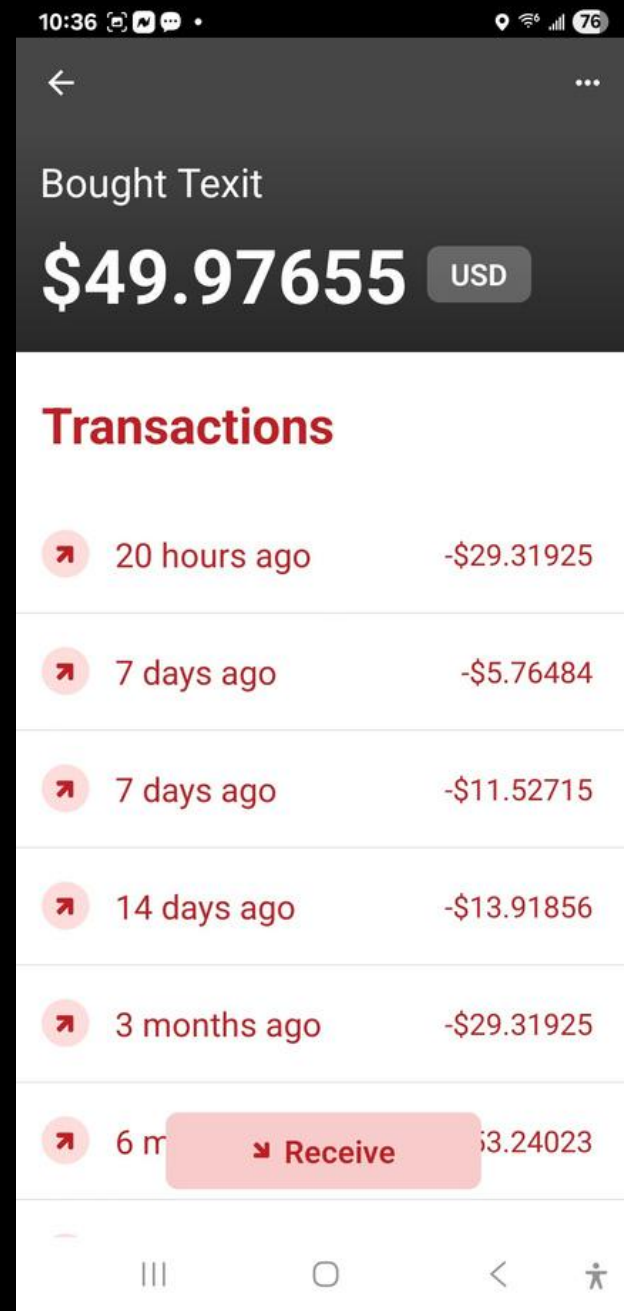

9:55 yout.minetxc.com

Limit:
Peer Address: 0x8ba03CA29a2...afDb6f8D05AAf
Peer Code: 906922
Group: Early Adopters
Team: LEFT
Strategy:
Starting: L0, R0
Points:
New Points: L33, R403
Placement: Jonathan Hoff
Parent:
Miner Left: Sam Chesher
Miner Right: Mike Morris
TXC-COLD
TcLa5ffKNTqQtSnhVkEuqmUz3MnT457cDs100 %
USDC
0x53E7DAA8939C5A8dF515B419EA02cFF89016
Setting

TXC WALLET

TXC WALLET

TXCWALLET SEND/RCV

COINBASE GET IT NOW

COINBASE GET IT NOW

COINBASE BUY USDC

12:18

Search

My assets
\$2,320.37

Returns 1D \$49.15 (2.11%) 0% staked Start earning

Crypto **Cash**

\$15.18

- USDC 4.10% APY \$15.18 15.19 USDC
- United States Doll... \$0.00

Deposit cash

Transfer Buy & sell

12:19